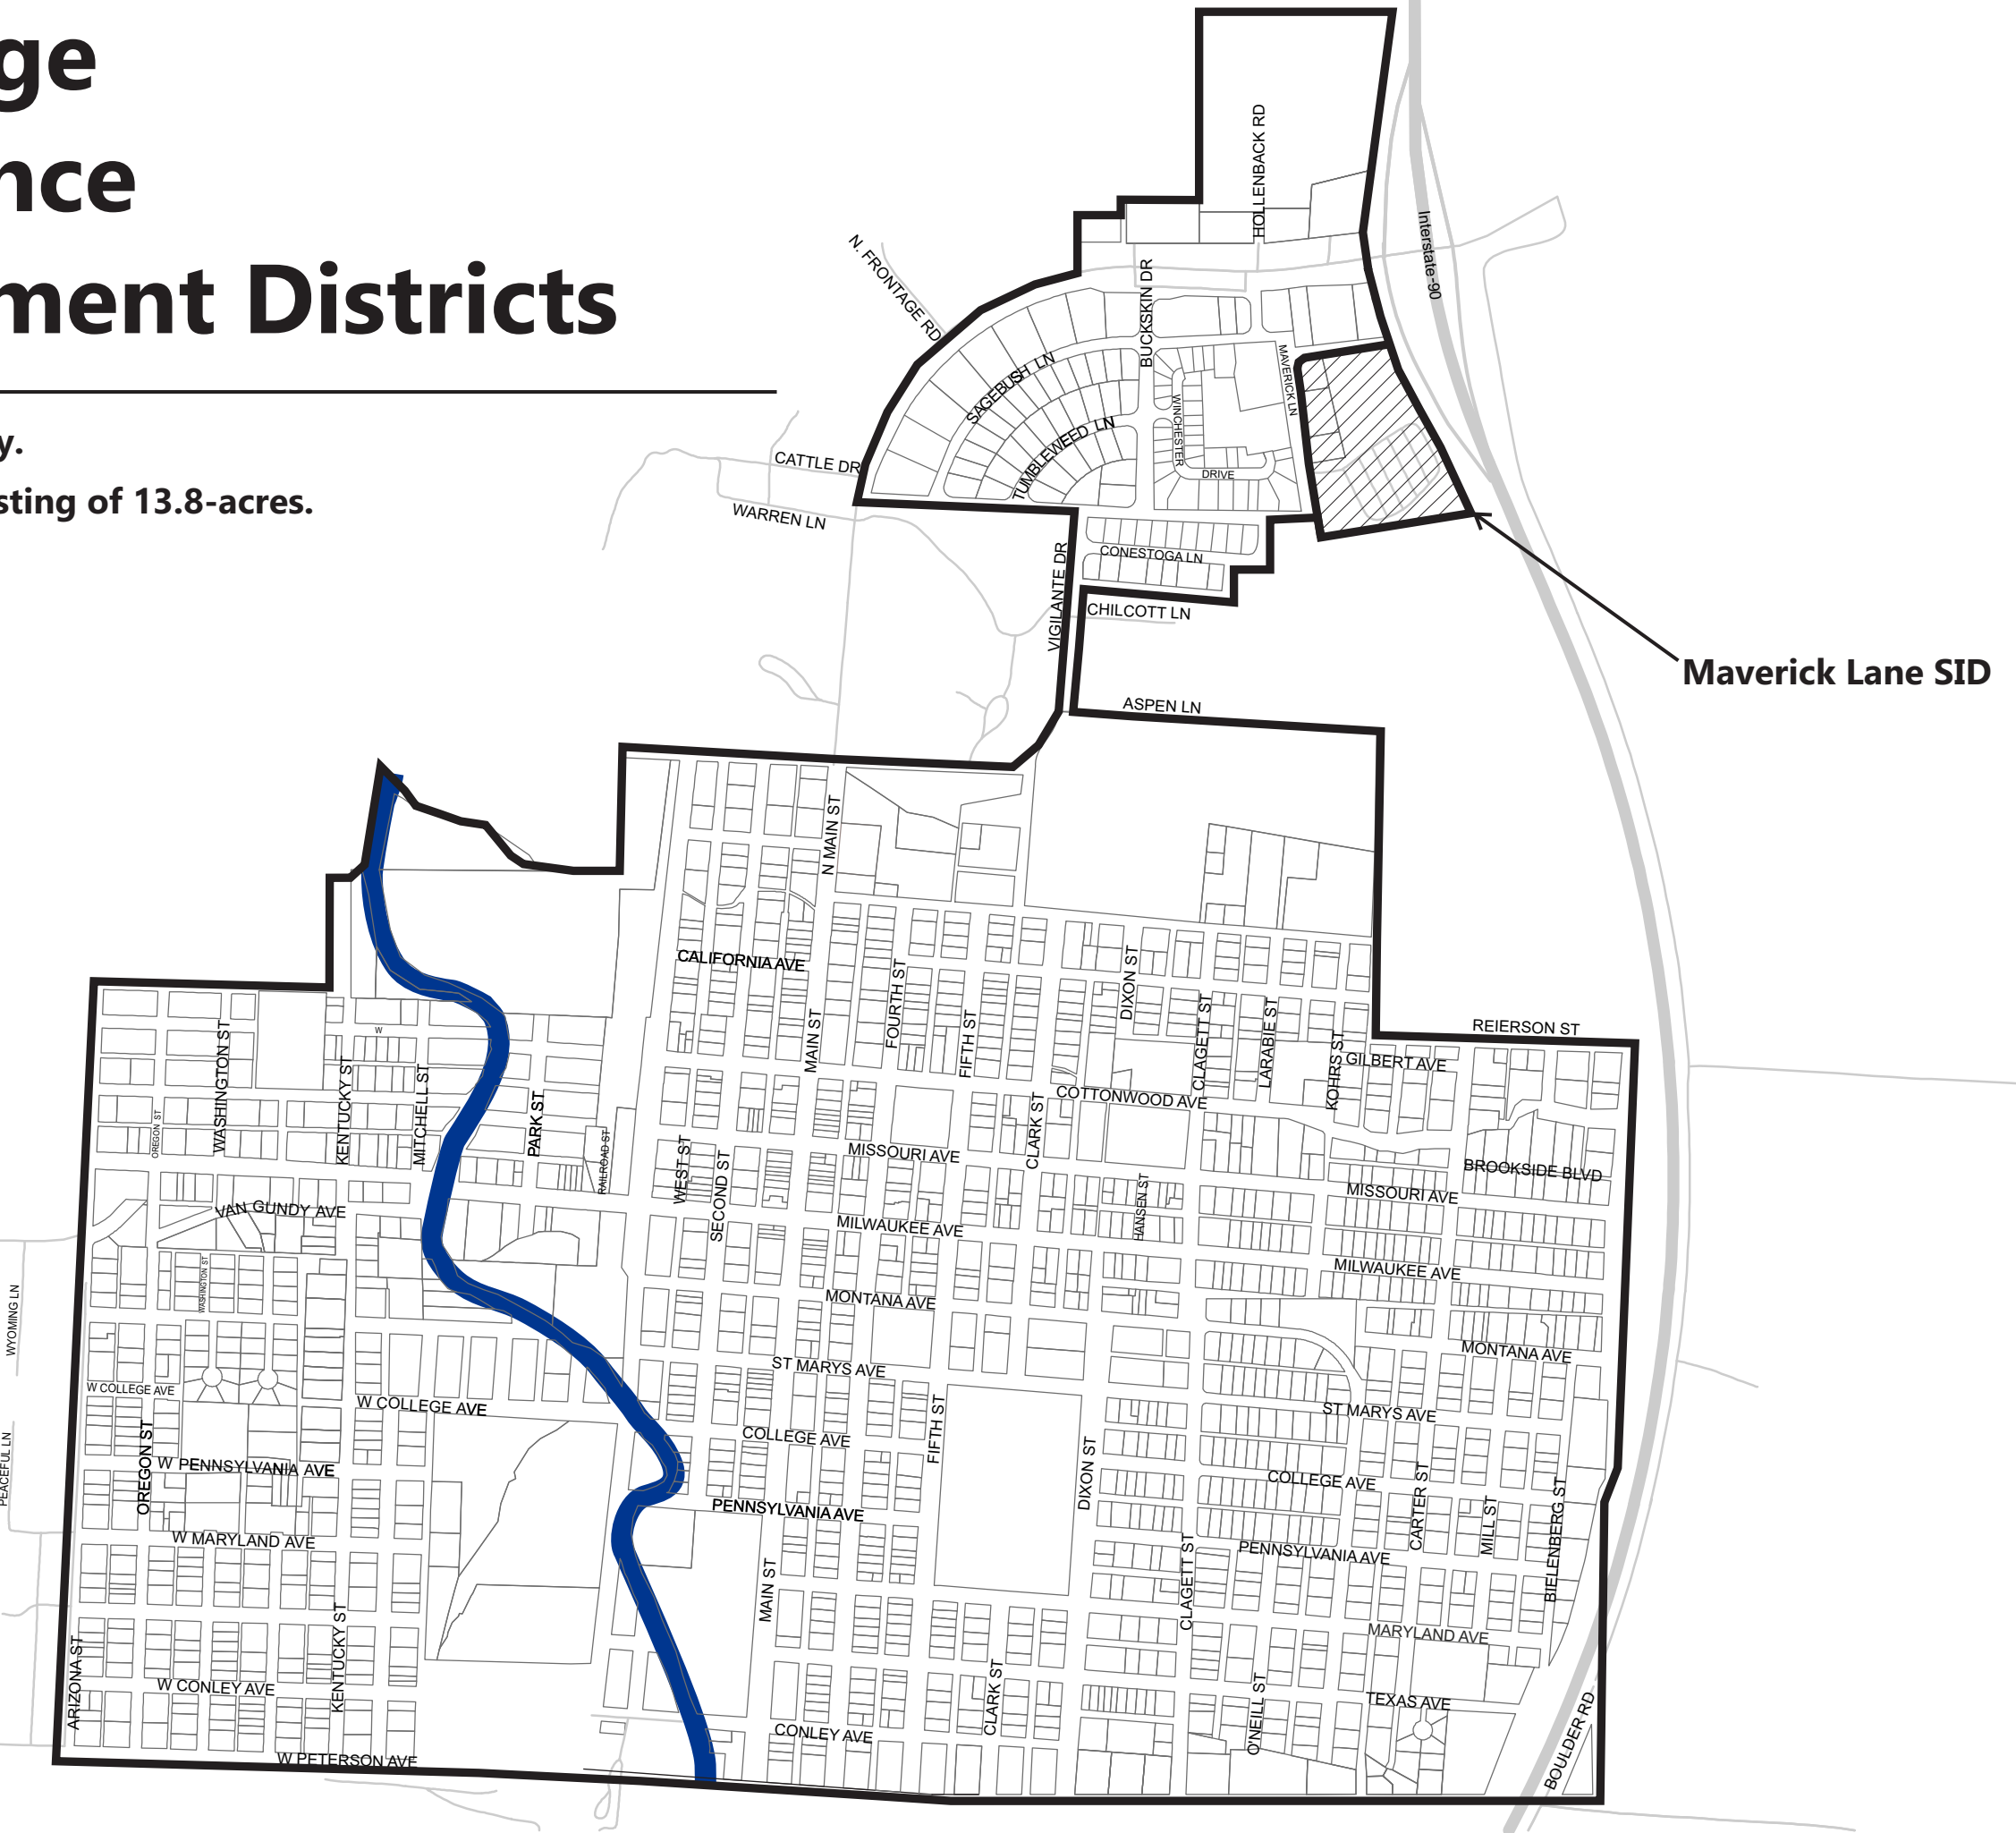

# City of Deer Lodge Street Maintenance Special Improvement Districts

- 1. Street Maintenance District #4: Entire City.
- 2. Maverick Lane District: Four parcels consisting of 13.8-acres.

0 500 1,000 Feet